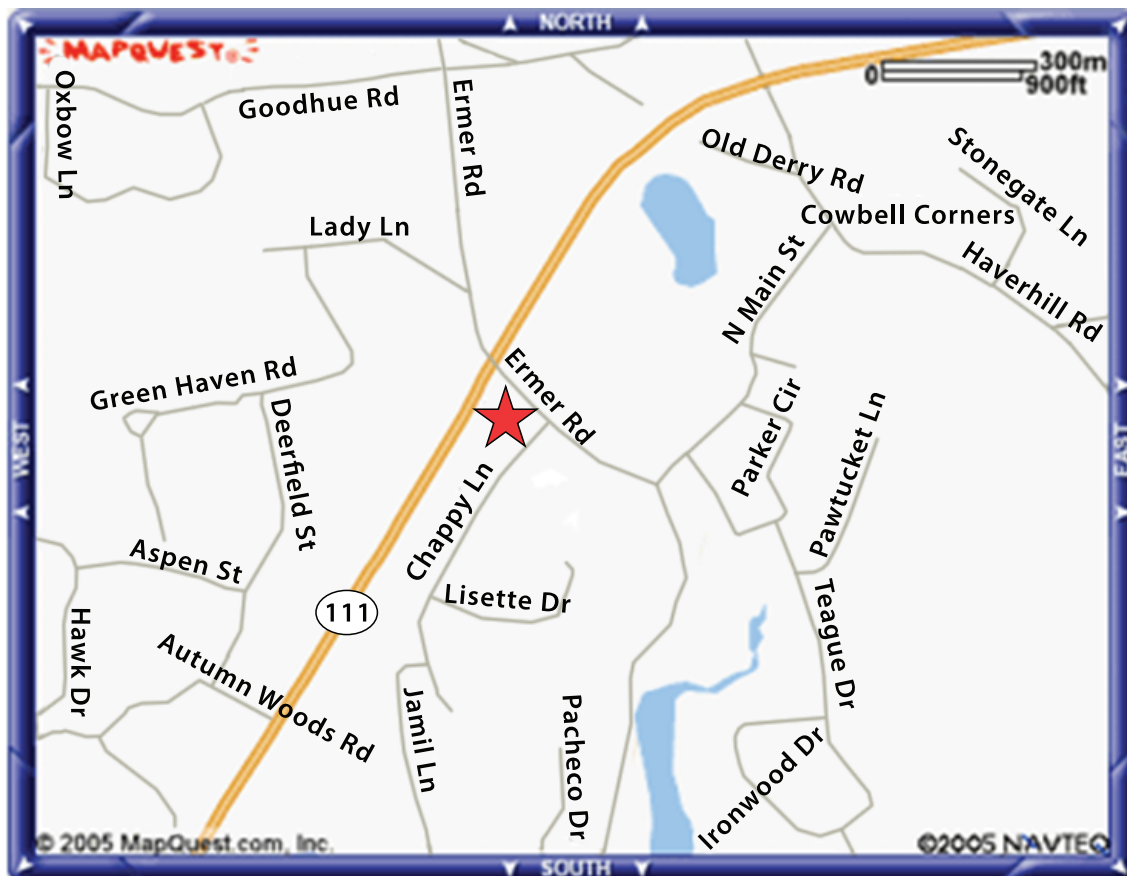

WHERE DO WE MEET ?

We will meet you at the North Salem Village Professional Center located at the intersection of route 111 and Ermer road in North Salem, NH. The physical address for GPS users is 15 Ermer Road Salem NH. (Please do not go to the 4 Joseph Street address. This is the office location and we do not meet there.) Our best advice is to follow our written directions to avoid misdirection. Please follow the directions below to find this location. If we are not there when you arrive, please park your vehicle and wait. We will be there momentarily.

FROM THE NORTH

Route 93 South to exit 3. At the bottom of the ramp turn left onto Route 111 east and travel 4.0 miles. Turn right onto Ermer Road and right again into the North Salem Village Professional Center. We will meet you there. There are no bathroom facilities at this site so please plan ahead.

FROM THE SOUTH

Route 93 North to exit 3 in NH. At the bottom of the ramp turn right onto Route 111 east and travel 3.5 miles. Turn right onto Ermer Road and right again into the North Salem Village Professional Center. We will meet you there. There are no bathroom facilities at this site so please plan ahead.